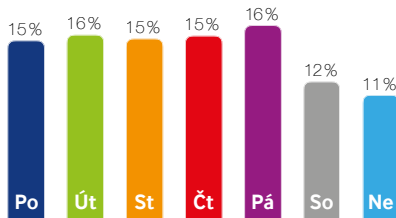

Weekly viewership 6:00 a.m. – 10:00 p.m.